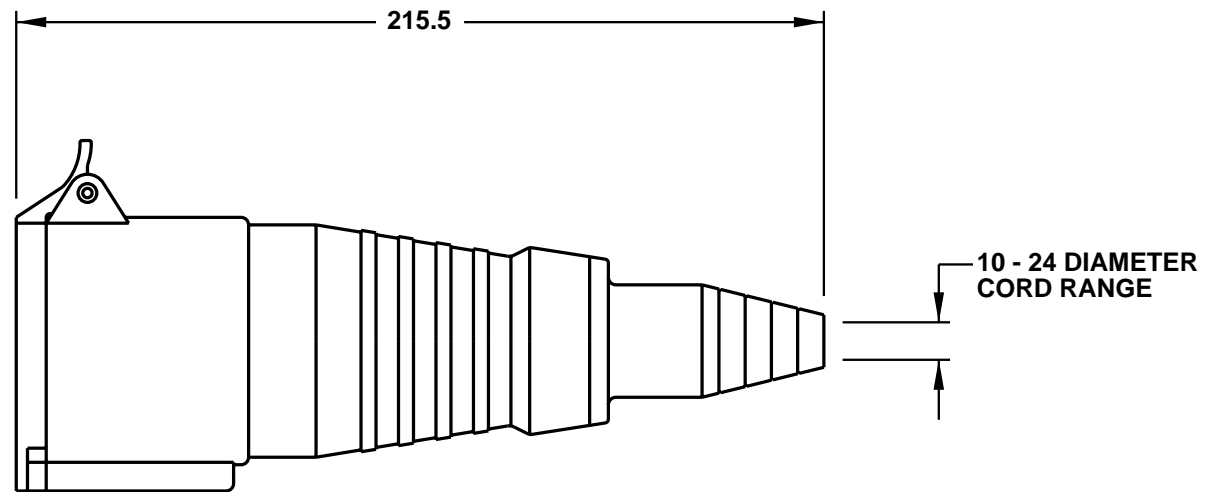

CAT. No.
999-31013

IEC 309 CEE 17 CONNECTOR WITH CABLE SLEEVE, BLUE, 32 AMPERE 220 / 240 VOLT, 50 / 60 HZ, 2 POLE + EARTH

STANDARDS: IEC 309, BS 4343, DIN 49462/63, VDE 0623

APPROVALS / CERT'S. VDE

ALL DIMENSIONS ARE IN MILLIMETERS

NOTE: FOR CLARITY THIS VIEW IS SHOWN WITH LIFT LID BROKEN