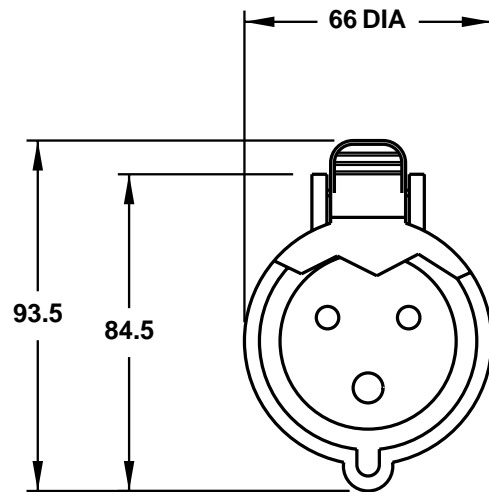

CAT. No.
999-31013

IEC 309 CEE 17 CONNECTOR WITH CABLE SLEEVE, BLUE, 32 AMPERE 220 / 240 VOLT, 50 / 60 HZ, 2 POLE + EARTH

STANDARDS: IEC 309, BS 4343, DIN 49462/63, VDE 0623

APPROVALS / CERT'S. VDE

ALL DIMENSIONS ARE IN MILLIMETERS

NOTE: FOR CLARITY THIS VIEW IS SHOWN WITH LIFT LID BROKEN