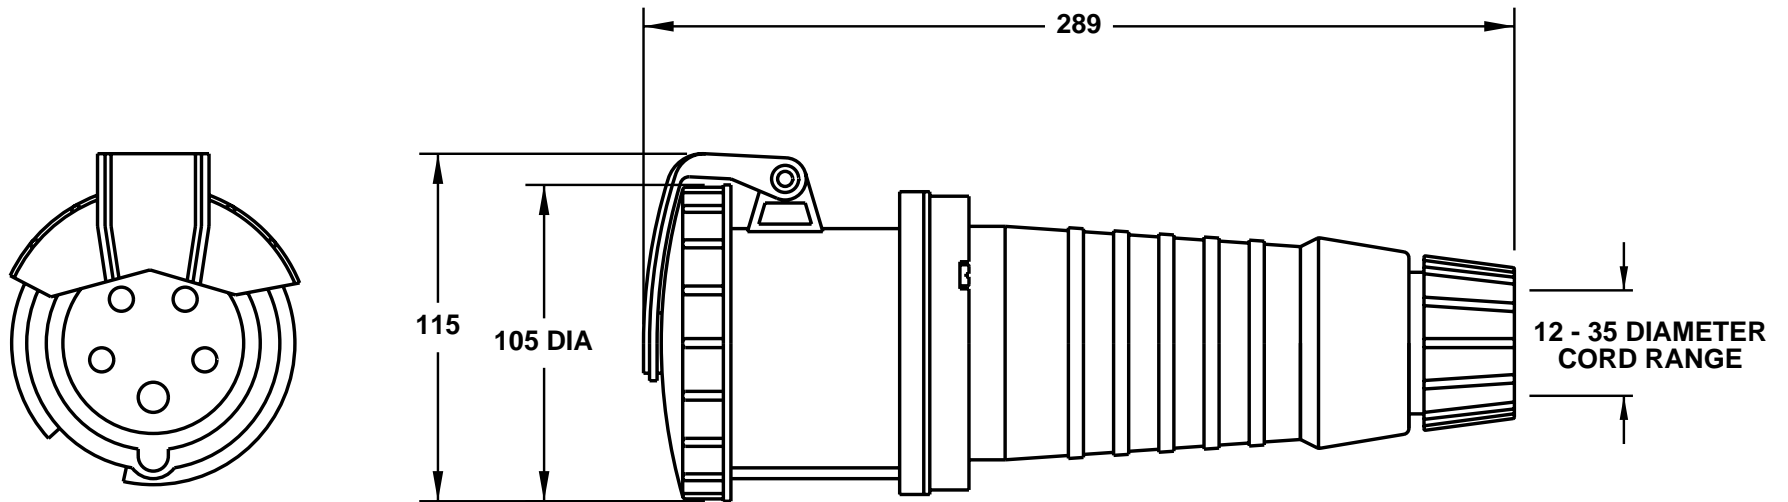

CAT. No.
999-3124

IEC 309 CEE 17 CONNECTOR, WATERTIGHT, RED, 63 AMPERE, 220/380-240/415 VOLT, 50/60HZ ,
3 POLE + NEUTRAL + EARTH
STANDARDS: IEC 309, BS 4343, DIN 49462/63, VDE 0623

APPROVALS / CERT'S.

VDE

ALL DIMENSIONS ARE IN MILLIMETERS

NOTE: FOR CLARITY THIS VIEW IS
SHOWN WITH LIFT LID BROKEN