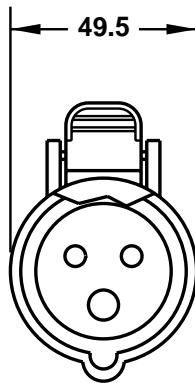

CAT. No.
999-3126

IEC 309 CEE 17 CONNECTOR WITH COMPRESSION TYPE STRAIN RELIEF, BLUE, 16 AMPERE 220 / 240 VOLT ,
50 / 60 HZ , 2 POLE + EARTH
STANDARDS: IEC 309, BS 4343, DIN 49462/63, VDE 0623

APPROVALS / CERT'S.

VDE

ALL DIMENSIONS ARE IN MILLIMETERS

NOTE: FOR CLARITY THIS VIEW IS
SHOWN WITH LIFT LID BROKEN