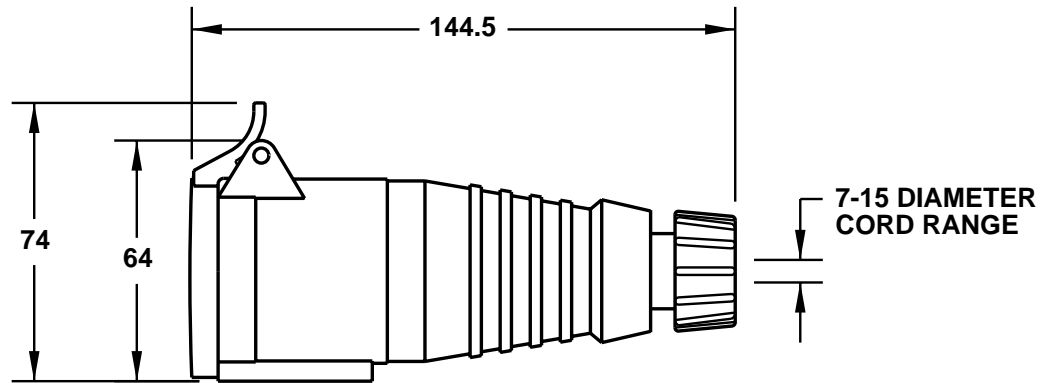

CAT. No.
999-3126

IEC 309 CEE 17 CONNECTOR WITH COMPRESSION TYPE STRAIN RELIEF, BLUE, 16 AMPERE 220 / 240 VOLT ,
50 / 60 HZ , 2 POLE + EARTH
STANDARDS: IEC 309, BS 4343, DIN 49462/63, VDE 0623

APPROVALS / CERT'S.

VDE

ALL DIMENSIONS ARE IN MILLIMETERS

NOTE: FOR CLARITY THIS VIEW IS
SHOWN WITH LIFT LID BROKEN