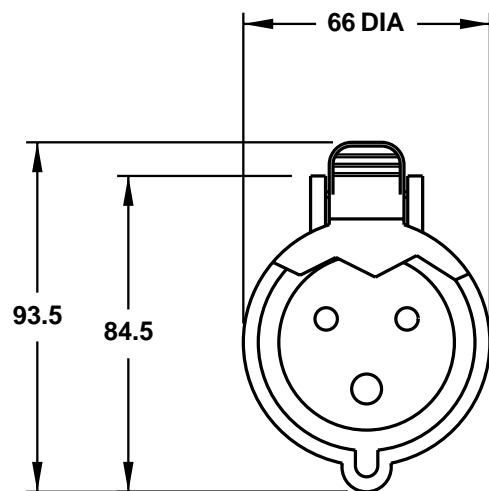

CAT. No.
999-3138

IEC 309 CEE 17 CONNECTOR WITH COMPRESSION TYPE STRAIN RELIEF, BLUE, 32 AMPERE 220 / 240 VOLT,
50 / 60 HZ, 2 POLE + EARTH
STANDARDS: IEC 309, BS 4343, DIN 49462/63, VDE 0623

APPROVALS / CERT'S. VDE

ALL DIMENSIONS ARE IN MILLIMETERS

NOTE: FOR CLARITY THIS VIEW IS
SHOWN WITH LIFT LID BROKEN