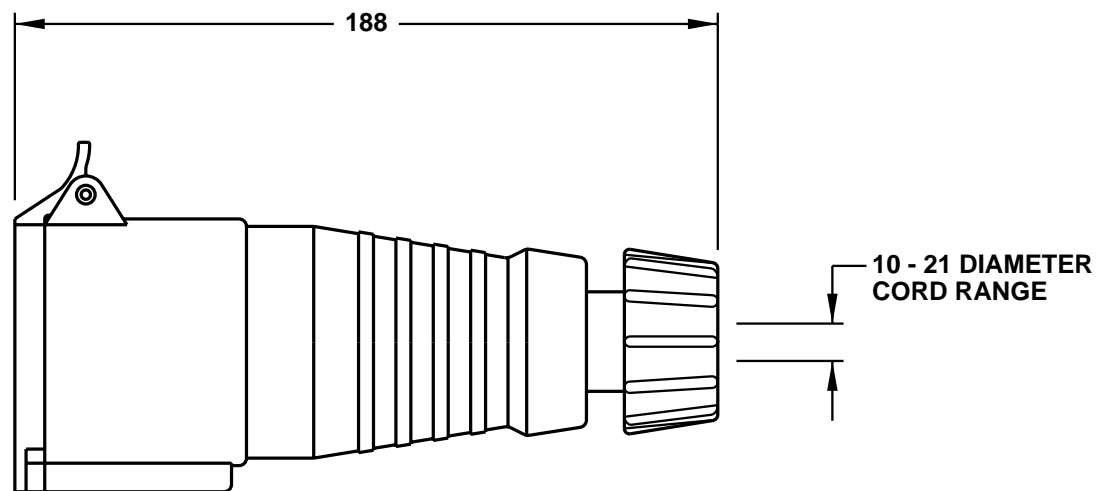

CAT. No.
999-3138

IEC 309 CEE 17 CONNECTOR WITH COMPRESSION TYPE STRAIN RELIEF, BLUE, 32 AMPERE 220 / 240 VOLT,
50 / 60 HZ, 2 POLE + EARTH
STANDARDS: IEC 309, BS 4343, DIN 49462/63, VDE 0623

APPROVALS / CERT'S. VDE

ALL DIMENSIONS ARE IN MILLIMETERS

NOTE: FOR CLARITY THIS VIEW IS
SHOWN WITH LIFT LID BROKEN