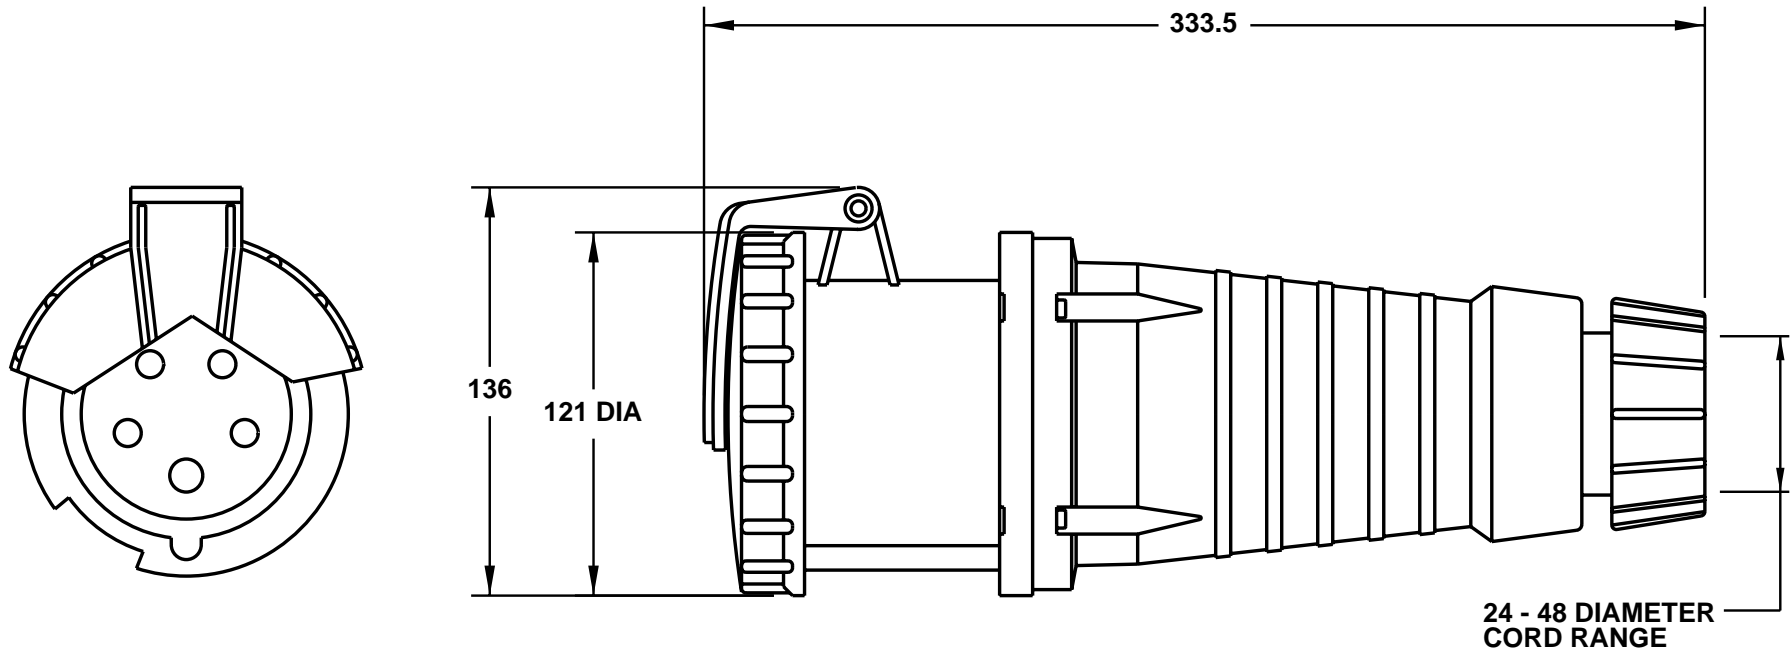

CAT. No.
999-3199

IEC 309 CEE 17 CONNECTOR, WATERTIGHT, RED (4 POLE-5WIRE), 125 AMPERE, 220/380-240/415 VOLT, 50/60HZ ,
3 POLE + NEUTRAL + EARTH
STANDARDS: IEC 309, BS 4343, DIN 49462/63, VDE 0623

APPROVALS / CERT'S.

VDE

ALL DIMENSIONS ARE IN MILLIMETERS

NOTE: FOR CLARITY THIS VIEW IS
SHOWN WITH LIFT LID BROKEN