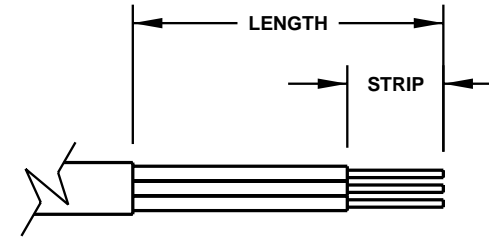

CAT. No.
L515C

NEMAL5-15R STRAIGHT CONNECTOR, BLACK, 2 POLE 3 WIRE GROUNDING, 15 AMPERE 125 VOLT

APPROVALS / CERT'S.

CSA

UL

UL/FS

ALL DIMENSIONS ARE IN MILLIMETERS

MAXIMUM JACKET O.D. ACCEPTED BY INTERNAL STRAIN RELIEF = 15 DIA (0.591")
MAXIMUM CONDUCTOR SIZE ACCEPTED BY TERMINALS = 4.0 (12 AWG)

CORDAGE PREPARATION

<u>CONDUCTOR INSULATION COLOR</u>	<u>CONDUCTOR COLOR CODE</u>	<u>"LENGTH"</u>	<u>"STRIP"</u>
GREEN / YELLOW	GROUND	25	12
BLUE	NEUTRAL	25	12
BROWN	LINE	25	12

CORDAGE PREPARATION