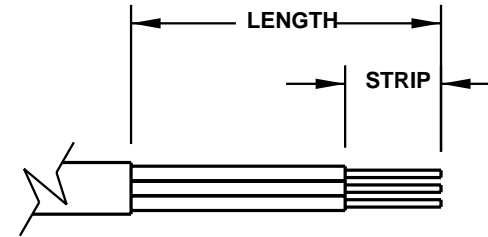

CAT. No.
L515P

NEMA L5-15P STRAIGHT PLUG, BLACK, 2 POLE 3 WIRE GROUNDING, 15 AMPERE 125 VOLT

APPROVALS / CERT'S.

CSA

UL

UL/FS

ALL DIMENSIONS ARE IN MILLIMETERS

MAXIMUM JACKET O.D. ACCEPTED BY INTERNAL STRAIN RELIEF = 15 DIA (0.591")
MAXIMUM CONDUCTOR SIZE ACCEPTED BY TERMINALS = 4.0 (12 AWG)

CORDAGE PREPARATION

CONDUCTOR INSULATION COLOR	CONDUCTOR COLOR CODE	"LENGTH"	"STRIP"
GREEN / YELLOW	GROUND	25	12
BLUE	NEUTRAL	25	12
BROWN	LINE	25	12

CORDAGE PREPARATION