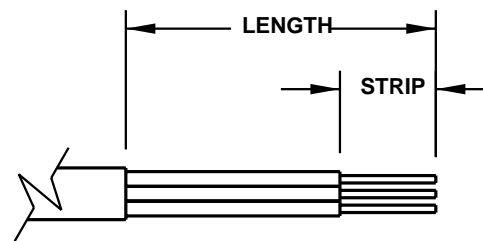

CAT. No.
L520C

NEMAL5-20R STRAIGHT CONNECTOR, BLACK, 2 POLE 3 WIRE GROUNDING, 20 AMPERE 125 VOLT

APPROVALS / CERT'S.

CSA

UL

UL/FS

ALL DIMENSIONS ARE IN MILLIMETERS

MAXIMUM JACKET O.D. ACCEPTED BY INTERNAL STRAIN RELIEF = 23 DIA (0.906")
 MAXIMUM CONDUCTOR SIZE ACCEPTED BY TERMINALS = 4.0 (12 AWG)

CORDAGE PREPARATION

<u>CONDUCTOR INSULATION COLOR</u>	<u>CONDUCTOR COLOR CODE</u>	<u>"LENGTH"</u>	<u>"STRIP"</u>
GREEN / YELLOW	GROUND	38	12
BLUE	NEUTRAL	38	12
BROWN	LINE	38	12

CORDAGE PREPARATION