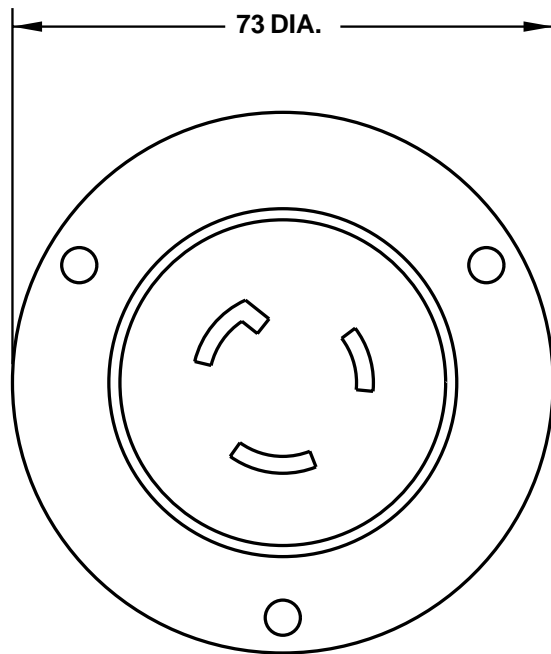

CAT. No.
L520FO

NEMAL5-20R FLANGED OUTLET, GRAY, 2 POLE 3 WIRE GROUNDING, 20 AMPERE 125 VOLT

APPROVALS / CERT'S.

CSA UL

ALL DIMENSIONS ARE IN MILLIMETERS

CUTOUT FOR
PANEL MOUNTING