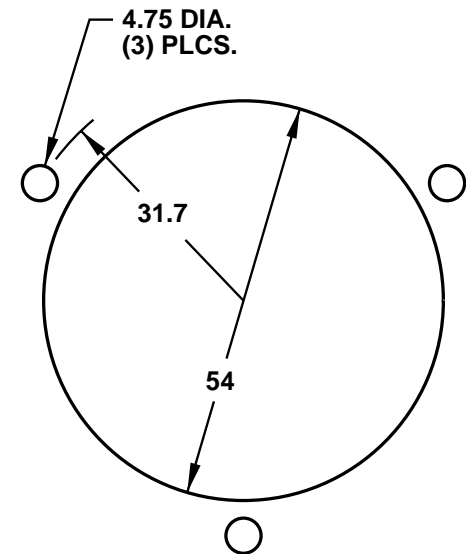

CAT. No.
L520FO

NEMAL5-20R FLANGED OUTLET, GRAY, 2 POLE 3 WIRE GROUNDING, 20 AMPERE 125 VOLT

APPROVALS / CERT'S.

CSA UL

ALL DIMENSIONS ARE IN MILLIMETERS

CUTOUT FOR
PANEL MOUNTING