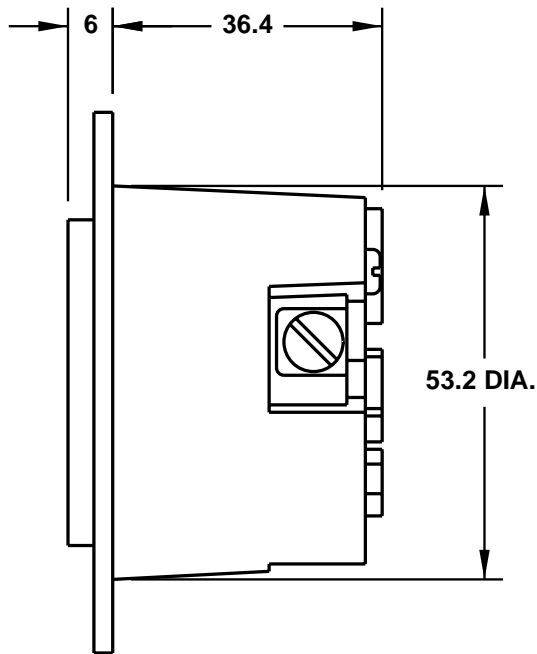

CAT. No.
L520FO

NEMAL5-20R FLANGED OUTLET, GRAY, 2 POLE 3 WIRE GROUNDING, 20 AMPERE 125 VOLT

APPROVALS / CERT'S.

CSA UL

ALL DIMENSIONS ARE IN MILLIMETERS

CUTOUT FOR
PANEL MOUNTING