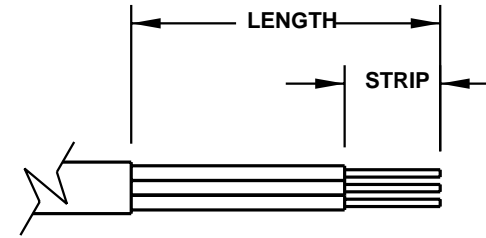

CAT. No.
L520P

NEMAL5-20P STRAIGHT PLUG, BLACK, 2 POLE 3 WIRE GROUNDING, 20 AMPERE 125 VOLT

APPROVALS / CERT'S.

CSA

UL

UL/FS

ALL DIMENSIONS ARE IN MILLIMETERS

MAXIMUM JACKET O.D. ACCEPTED BY EXTERNAL STRAIN RELIEF = 9 DIA (0.354")
 MAXIMUM JACKET O.D. ACCEPTED BY INTERNAL STRAIN RELIEF = 8 DIA (0.315")
 MAXIMUM CONDUCTOR SIZE ACCEPTED BY TERMINALS = 2.5 (14 AWG)

CORDAGE PREPARATION

CONDUCTOR INSULATION COLOR	CONDUCTOR COLOR CODE	"LENGTH"	"STRIP"
GREEN / YELLOW	GROUND	15	6
BLUE	NEUTRAL	25	6
BROWN	LINE	25	6

CORDAGE PREPARATION