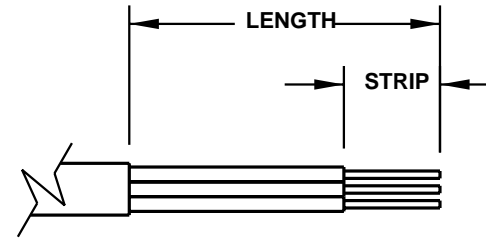

CAT. No.
L530C

NEMAL5-30R STRAIGHT CONNECTOR, BLACK, 2 POLE 3 WIRE GROUNDING, 30 AMPERE 125 VOLT

APPROVALS / CERT'S.

CSA

UL

UL/FS

ALL DIMENSIONS ARE IN MILLIMETERS

MAXIMUM JACKET O.D. ACCEPTED BY INTERNAL STRAIN RELIEF = 23 DIA (0.906")
MAXIMUM CONDUCTOR SIZE ACCEPTED BY TERMINALS = 4.0 (12 AWG)

CORDAGE PREPARATION

CONDUCTOR INSULATION COLOR	CONDUCTOR COLOR CODE	"LENGTH"	"STRIP"
GREEN / YELLOW	GROUND	38	12
BLUE	NEUTRAL	38	12
BROWN	LINE	38	12

CORDAGE PREPARATION