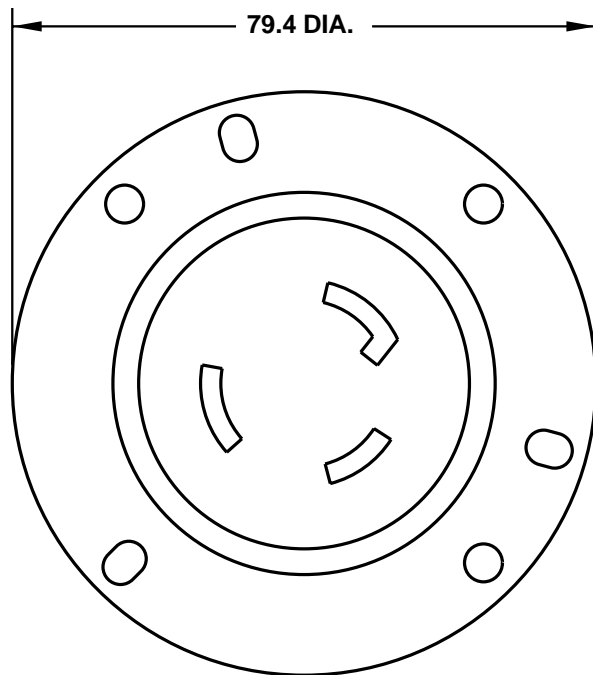

CAT. No.
L530FO

NEMAL5-30R FLANGED OUTLET, GRAY, 2 POLE 3 WIRE GROUNDING, 30 AMPERE 125 VOLT

APPROVALS / CERT'S.

CSA UL

ALL DIMENSIONS ARE IN MILLIMETERS

CUTOUT FOR
PANEL MOUNTING