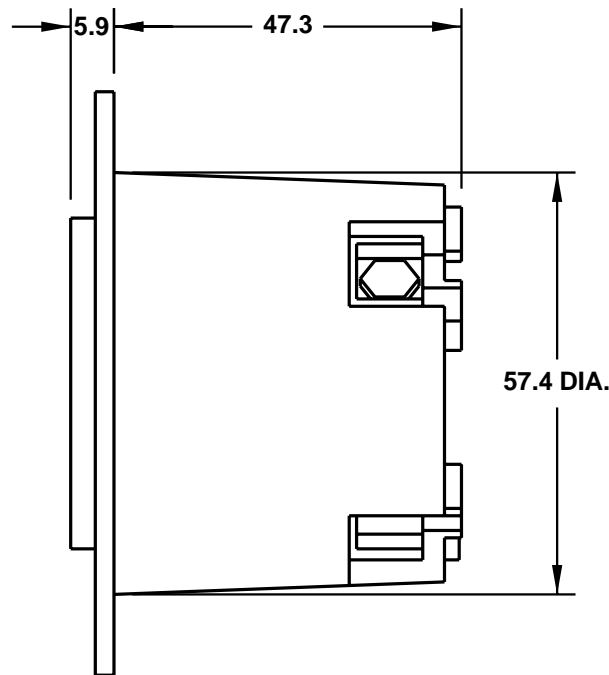

CAT. No.
L530FO

NEMAL5-30R FLANGED OUTLET, GRAY, 2 POLE 3 WIRE GROUNDING, 30 AMPERE 125 VOLT

APPROVALS / CERT'S.

CSA UL

ALL DIMENSIONS ARE IN MILLIMETERS

CUTOUT FOR
PANEL MOUNTING