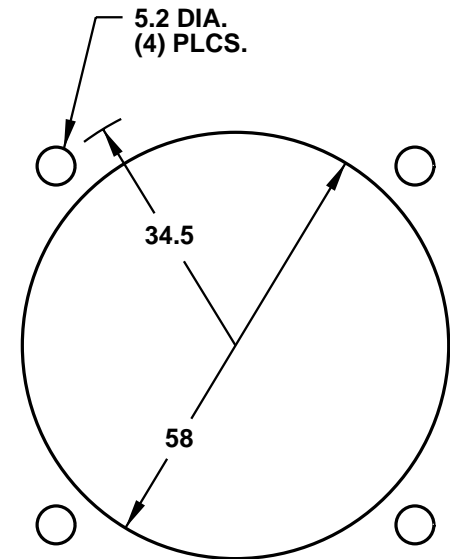

CAT. No.
L530FO

NEMAL5-30R FLANGED OUTLET, GRAY, 2 POLE 3 WIRE GROUNDING, 30 AMPERE 125 VOLT

APPROVALS / CERT'S.

CSA UL

ALL DIMENSIONS ARE IN MILLIMETERS

CUTOUT FOR
PANEL MOUNTING