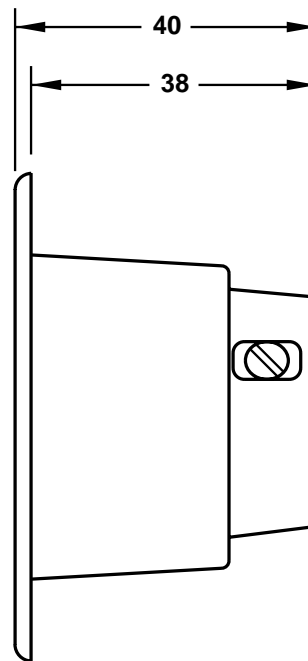

CAT. No.
L615-FO

NEMAL6-15R, 15 AMPERE 250VOLT LOCKING FLANGED OUTLET, GRAY,
2 POLE 3 WIRE GROUNDING

APPROVALS / CERT'S. CSA UL

ALL DIMENSIONS ARE IN MILLIMETERS

CUTOUT FOR
PANEL MOUNTING