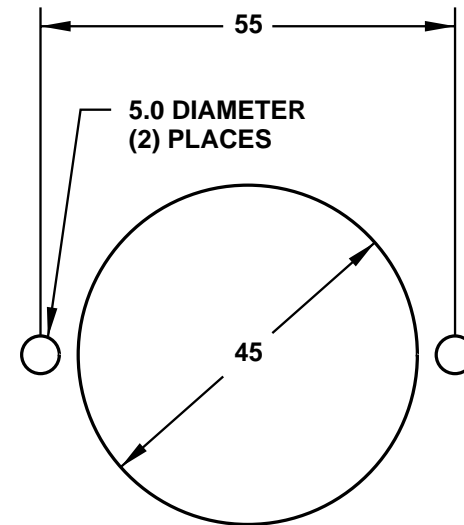

CAT. No.
L615-FO

NEMAL6-15R, 15 AMPERE 250VOLT LOCKING FLANGED OUTLET, GRAY,
2 POLE 3 WIRE GROUNDING

APPROVALS / CERT'S. CSA UL

ALL DIMENSIONS ARE IN MILLIMETERS

CUTOUT FOR
PANEL MOUNTING