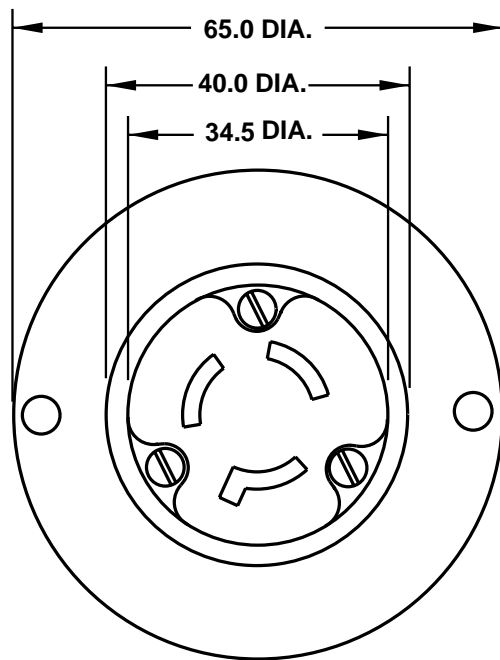

CAT. No.
L615-FO

NEMAL6-15R, 15 AMPERE 250VOLT LOCKING FLANGED OUTLET, GRAY,
2 POLE 3 WIRE GROUNDING

APPROVALS / CERT'S. CSA UL

ALL DIMENSIONS ARE IN MILLIMETERS

CUTOUT FOR
PANEL MOUNTING