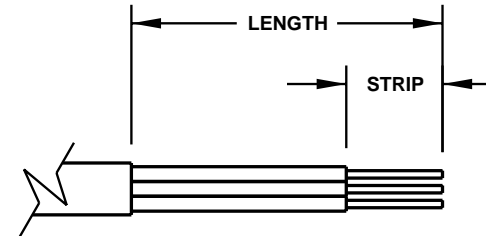

CAT. No.  
**L615C**

**NEMAL6-15R STRAIGHT CONNECTOR, BLACK, 2 POLE 3 WIRE GROUNDING, 15 AMPERE 250 VOLT**

APPROVALS / CERT'S.

CSA

UL

UL/FS

**ALL DIMENSIONS ARE IN MILLIMETERS**

MAXIMUM JACKET O.D. ACCEPTED BY INTERNAL STRAIN RELIEF = 15 DIA (0.591")  
MAXIMUM CONDUCTOR SIZE ACCEPTED BY TERMINALS = 4.0 (12 AWG)

**CORDAGE PREPARATION**

<u>CONDUCTOR INSULATION COLOR</u>	<u>CONDUCTOR COLOR CODE</u>	<u>"LENGTH"</u>	<u>"STRIP"</u>
GREEN / YELLOW	GROUND	25	12
BLUE	NEUTRAL	25	12
BROWN	LINE	25	12

**CORDAGE PREPARATION**