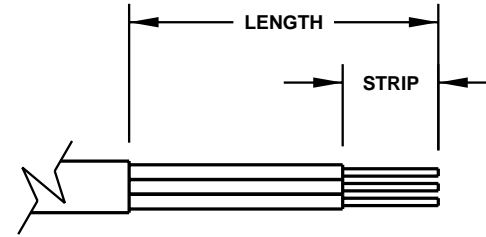

CAT. No.
L615P

NEMA L6-15P STRAIGHT PLUG, BLACK, 2 POLE 3 WIRE GROUNDING, 15 AMPERE 250 VOLT

APPROVALS / CERT'S.

CSA

UL

UL/FS

ALL DIMENSIONS ARE IN MILLIMETERS

MAXIMUM JACKET O.D. ACCEPTED BY INTERNAL STRAIN RELIEF = 15 DIA (0.591")
MAXIMUM CONDUCTOR SIZE ACCEPTED BY TERMINALS = 4.0 (12 AWG)

CORDAGE PREPARATION

<u>CONDUCTOR INSULATION COLOR</u>	<u>CONDUCTOR COLOR CODE</u>	<u>"LENGTH"</u>	<u>"STRIP"</u>
GREEN / YELLOW	GROUND	25	12
BLUE	NEUTRAL	25	12
BROWN	LINE	25	12

CORDAGE PREPARATION