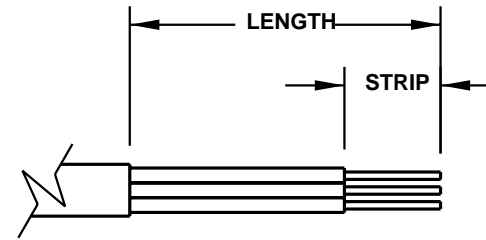

CAT. No.  
**L620C**

NEMAL6-20R STRAIGHT CONNECTOR, BLACK, 2 POLE 3 WIRE GROUNDING, 20 AMPERE 250 VOLT

APPROVALS / CERT'S.

CSA

UL

UL/FS

ALL DIMENSIONS ARE IN MILLIMETERS

MAXIMUM JACKET O.D. ACCEPTED BY EXTERNAL STRAIN RELIEF = 23 DIA (0.906")  
 MAXIMUM JACKET O.D. ACCEPTED BY INTERNAL STRAIN RELIEF = 23 DIA (0.906")  
 MAXIMUM CONDUCTOR SIZE ACCEPTED BY TERMINALS = 4.0 (12 AWG)

**CORDAGE PREPARATION**

CONDUCTOR INSULATION COLOR	CONDUCTOR COLOR CODE	"LENGTH"	"STRIP"
GREEN / YELLOW	GROUND	38	12
BLUE	NEUTRAL	38	12
BROWN	LINE	38	12

**CORDAGE PREPARATION**