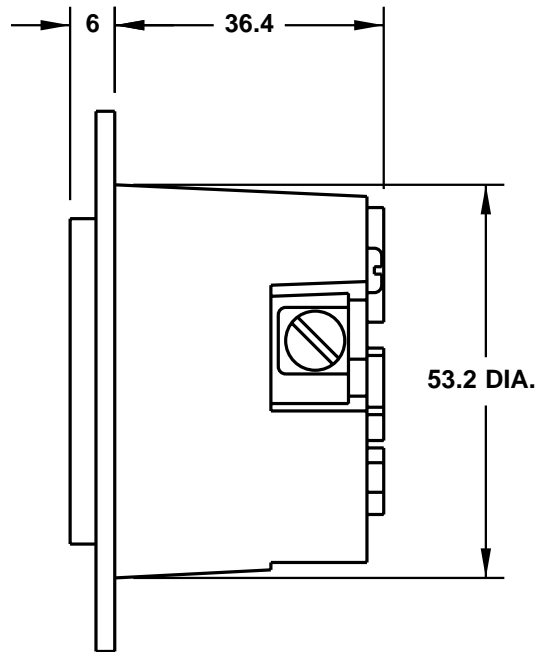

CAT. No.  
**L620FO**

NEMAL6-20R FLANGED OUTLET, GRAY, 2 POLE 3 WIRE GROUNDING, 20 AMPERE 250 VOLT

APPROVALS / CERT'S.

CSA  UL

ALL DIMENSIONS ARE IN MILLIMETERS

CUTOUT FOR  
PANEL MOUNTING