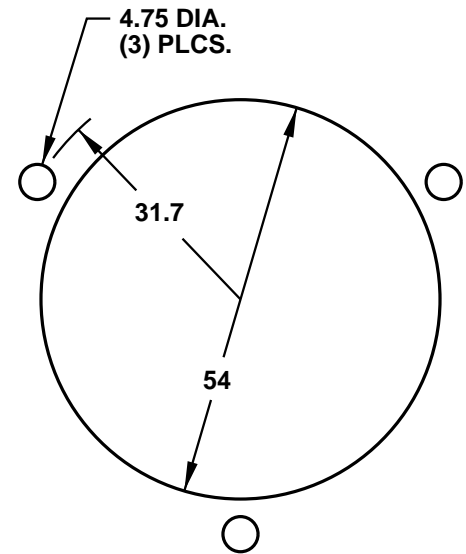

CAT. No.  
**L620FO**

NEMAL6-20R FLANGED OUTLET, GRAY, 2 POLE 3 WIRE GROUNDING, 20 AMPERE 250 VOLT

APPROVALS / CERT'S.

CSA  UL

ALL DIMENSIONS ARE IN MILLIMETERS

CUTOUT FOR  
PANEL MOUNTING