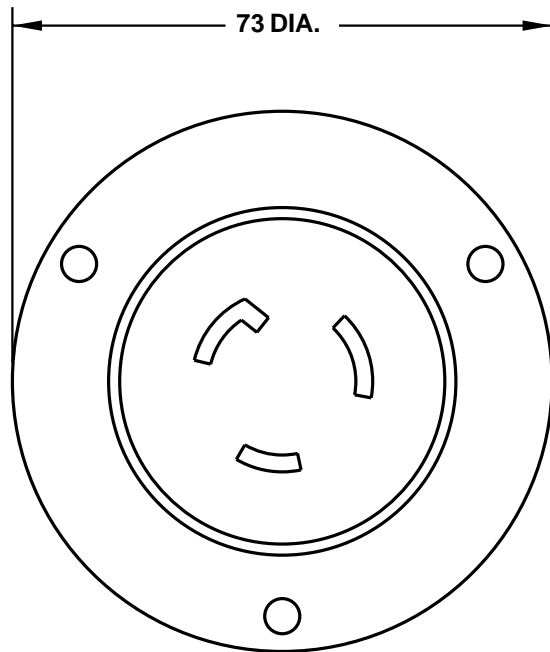

CAT. No.  
**L620FO**

NEMAL6-20R FLANGED OUTLET, GRAY, 2 POLE 3 WIRE GROUNDING, 20 AMPERE 250 VOLT

APPROVALS / CERT'S.

CSA  UL

ALL DIMENSIONS ARE IN MILLIMETERS

CUTOUT FOR  
PANEL MOUNTING