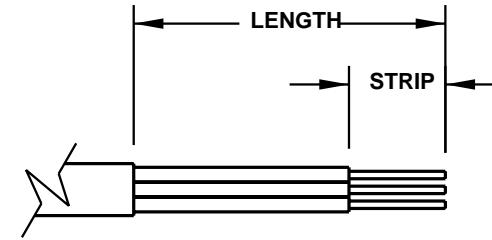

CAT. No.
L620P

NEMAL6-20P STRAIGHT PLUG, BLACK, 2 POLE 3 WIRE GROUNDING, 20 AMPERE 250 VOLT

APPROVALS / CERT.'S.

CSA

UL

UL/FS

ALL DIMENSIONS ARE IN MILLIMETERS

MAXIMUM JACKET O.D. ACCEPTED BY EXTERNAL STRAIN RELIEF = 23 DIA (0.906")
 MAXIMUM JACKET O.D. ACCEPTED BY INTERNAL STRAIN RELIEF = 23 DIA (0.906")
 MAXIMUM CONDUCTOR SIZE ACCEPTED BY TERMINALS = 4.0 (12 AWG)

CORDAGE PREPARATION

<u>CONDUCTOR INSULATION COLOR</u>	<u>CONDUCTOR COLOR CODE</u>	<u>"LENGTH"</u>	<u>"STRIP"</u>
GREEN / YELLOW	GROUND	38	12
BLUE	NEUTRAL	38	12
BROWN	LINE	38	12

CORDAGE PREPARATION