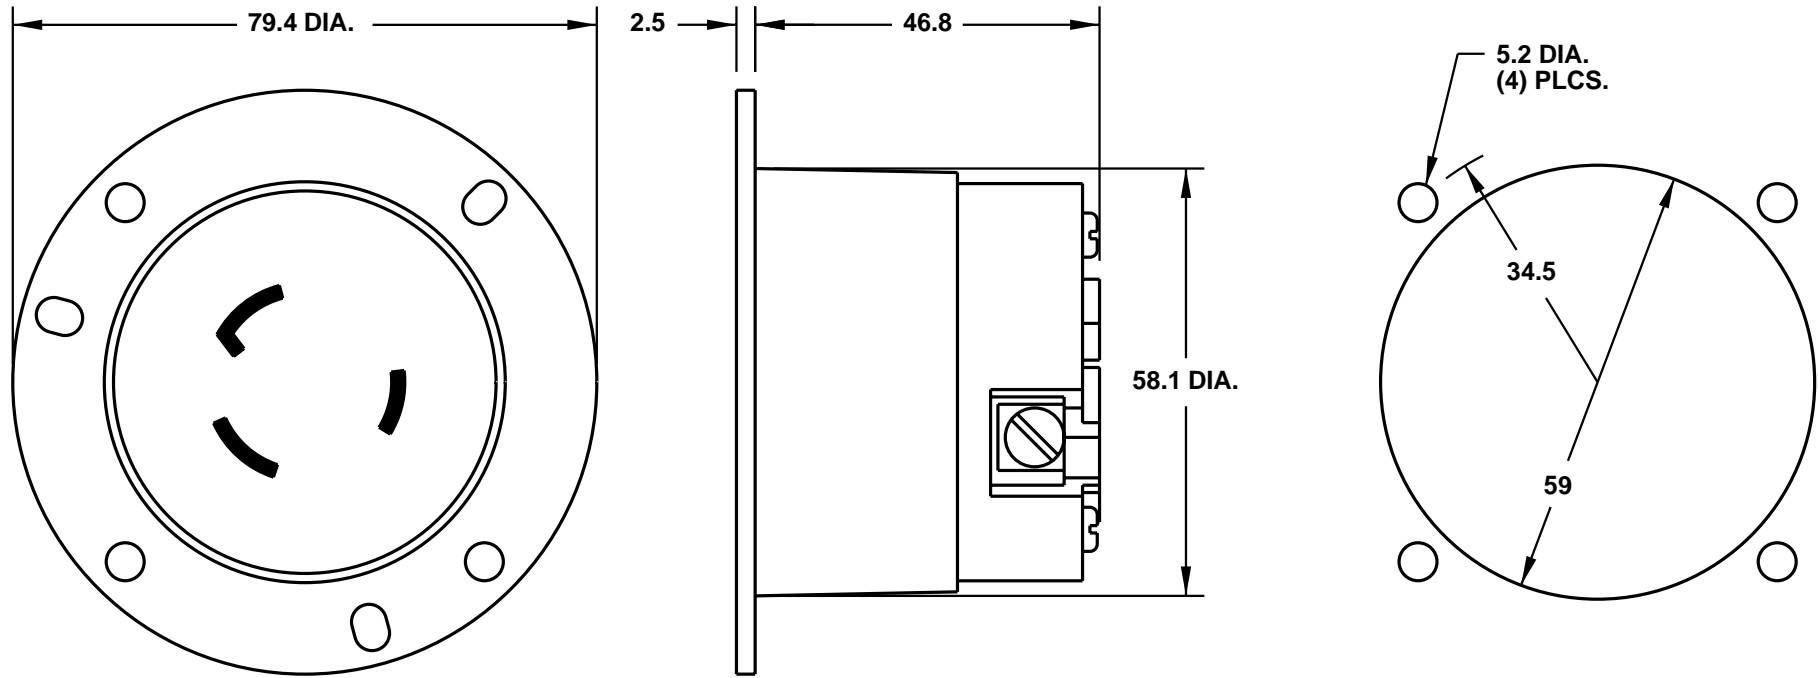

CAT. No.
L630FI

NEMAL6-30P FLANGED INLET, GRAY, 2 POLE 3 WIRE GROUNDING, 30 AMPERE 250 VOLT

APPROVALS / CERT'S.

CSA UL

ALL DIMENSIONS ARE IN MILLIMETERS

CUTOUT FOR
PANEL MOUNTING