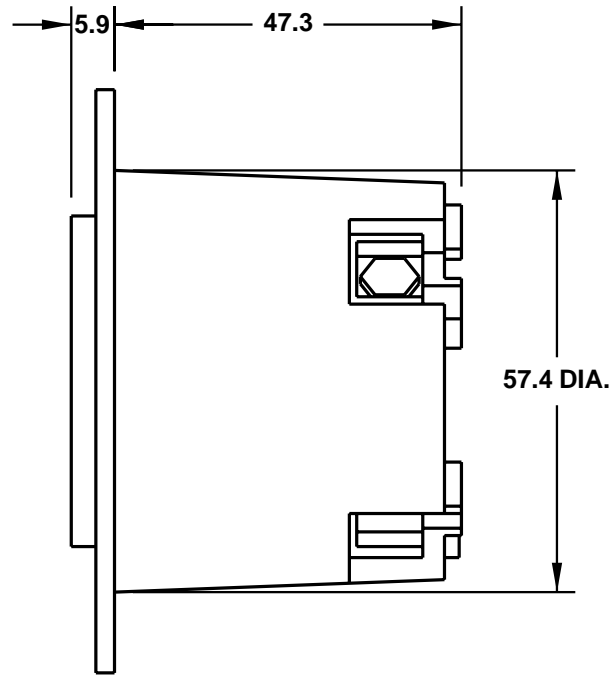

CAT. No.
L630FO

NEMAL6-30R FLANGED OUTLET, GRAY, 2 POLE 3 WIRE GROUNDING, 30 AMPERE 250 VOLT

APPROVALS / CERT'S.

CSA UL

ALL DIMENSIONS ARE IN MILLIMETERS

**CUTOUT FOR PANEL
MOUNTING**