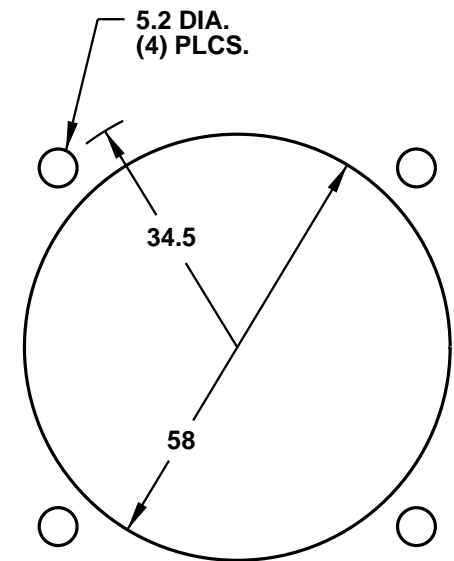

CAT. No.
L630FO

NEMAL6-30R FLANGED OUTLET, GRAY, 2 POLE 3 WIRE GROUNDING, 30 AMPERE 250 VOLT

APPROVALS / CERT'S.

CSA UL

ALL DIMENSIONS ARE IN MILLIMETERS

**CUTOUT FOR PANEL
MOUNTING**