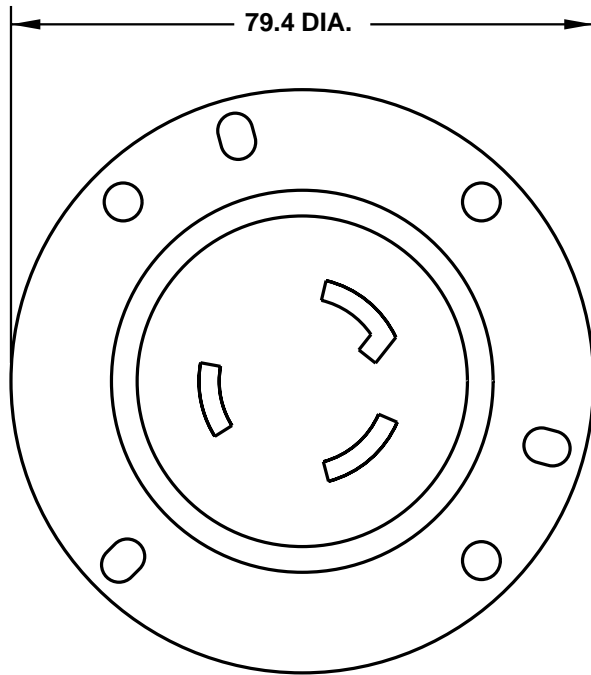

CAT. No.
L630FO

NEMAL6-30R FLANGED OUTLET, GRAY, 2 POLE 3 WIRE GROUNDING, 30 AMPERE 250 VOLT

APPROVALS / CERT'S.

CSA UL

ALL DIMENSIONS ARE IN MILLIMETERS

**CUTOUT FOR PANEL
MOUNTING**